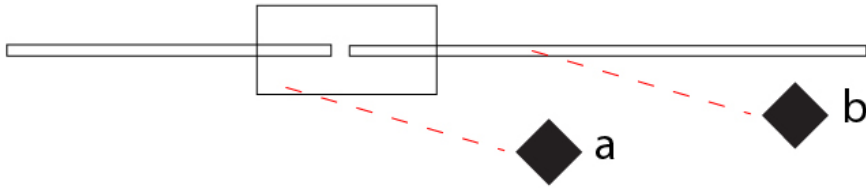

SPILO 2 ROD RECESSED

D46030-

PROJECT
TYPE
SPECIFIER
QUANTITY
DATE

D