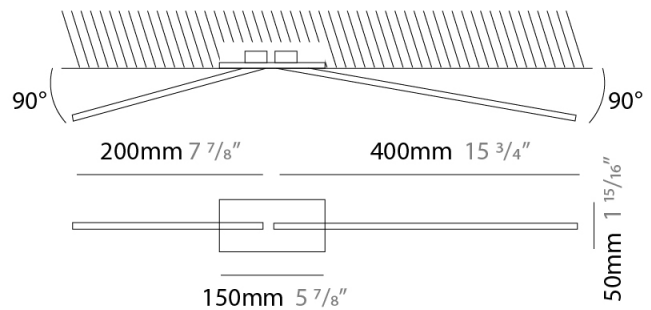

SPILLO 2 ROD RECESSED

D46029- -

base number   Color   Finish
Temperature   Options

1. To build a product code in our configurator select the specify button on the base model # product page
2. To build a manual product code on this datasheet choose from the options listed below in blue font and add the suffix to the base model #

GENERAL

Series: Spillo
Subseries: Spillo 2 Rod
Brand: Icone
Division: Design
Mounting Type: Recessed
Mounting Location: Ceiling
Subcategory: Ambient

PHYSICAL

Shape: Rectangle
Length (mm): 50
Length (in): 1 ¹⁵/₁₆
Width (mm): 600
Width (in): 23 ⁵/₆
Height (mm): 400
Height (in): 15 ³/₄
Light Distribution: Adjustable
Fixture Finish: WHI / BLK / CHR / BGD
Fixture Material: Brass

ELECTRICAL

Lamp Type: LED
Total Output Wattage (W): 7.44
Dimming: 0-10V Dimming
Driver Included: No
Driver Location: Remote
Driver Type: Constant Voltage - 120Vac
Driver Class: Class 2
Input Voltage (V): 120 - 277
Output Voltage (V): 12
Upon Request: (Not included, see components) 0-10Vdc dimming / 277Vac

LED

Color Temperature (°K): 2700 / 3000
Nominal Lumen (lm): 660
CRI: >90 CRI
Lamp Life (hrs): 50000

OPTICAL

Adjustability: Tilt 90°

RATINGS AND CERTIFICATIONS

Certified By: Certified for North American Standards
IP rating: IP20

PROJECT
TYPE
SPECIFIER
QUANTITY
DATE