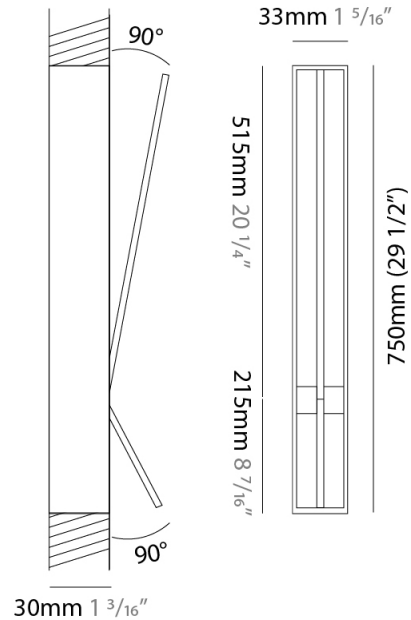

GENERAL

Series: Spillo
 Subseries: Spillo 2 Rod
 Brand: Icone
 Division: Design
 Mounting Type: Recessed
 Mounting Location: Wall
 Subcategory: Ambient

PHYSICAL

Shape: Rectangle
 Width (mm): 33
 Width (in): 1 ⁵/₁₆
 Height (mm): 750
 Height (in): 29 ¹/₂
 Min. Recessing Depth (mm): 30
 Min. Recessing Depth (in): 1 ³/₁₆
 Light Distribution: Adjustable
[Fixture Finish: WHI / BLK / CHR / BGD](#)
 Fixture Material: Brass

LED

[Color Temperature \(°K\): 2700 / 3000](#)
 Nominal Lumen (lm): 770
 CRI: >90 CRI
 Lamp Life (hrs): 50000

OPTICAL

Adjustability: Tilt 90°

RATINGS AND CERTIFICATIONS

Certified By: Certified for North American Standards
 IP rating: IP20

GENERAL

Series: Spillo
 Subseries: Spillo 2 Rod
 Brand: Icone
 Division: Design
 Mounting Type: Recessed
 Mounting Location: Wall
 Subcategory: Ambient

PHYSICAL

Shape: Rectangle
 Width (mm): 33
 Width (in): 1 ⁵/₁₆
 Height (mm): 1150
 Height (in): 45 ¹/₄
 Min. Recessing Depth (mm): 30
 Min. Recessing Depth (in): 1 ³/₁₆
 Light Distribution: Adjustable
 Fixture Finish: WHI / BLK / CHR / BGD
 Fixture Material: Brass

GENERAL

Series: Spillo
 Subseries: Spillo 2 Rod
 Brand: Icone
 Division: Design
 Mounting Type: Recessed
 Mounting Location: Ceiling
 Subcategory: Ambient

PHYSICAL

Shape: Rectangle
 Length (mm): 50
 Length (in): 1 ¹⁵/₁₆
 Width (mm): 600
 Width (in): 23 ⁵/₆
 Height (mm): 400
 Height (in): 15 ³/₄
 Light Distribution: Adjustable
 Fixture Finish: WHI / BLK / CHR / BGD
 Fixture Material: Brass