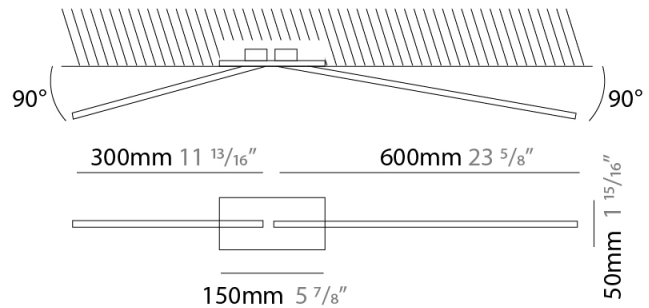

GENERAL

Series: Spillo
 Subseries: Spillo 2 Rod
 Brand: Icone
 Division: Design
 Mounting Type: Recessed
 Mounting Location: Wall
 Subcategory: Ambient

PHYSICAL

Shape: Rectangle
 Width (mm): 33
 Width (in): 1 ⁵/₁₆
 Height (mm): 750
 Height (in): 29 ¹/₂
 Min. Recessing Depth (mm): 30
 Min. Recessing Depth (in): 1 ³/₁₆
 Light Distribution: Adjustable
[Fixture Finish: WHI / BLK / CHR / BGD](#)
 Fixture Material: Brass

GENERAL

Series: Spillo
 Subseries: Spillo 2 Rod
 Brand: Icone
 Division: Design
 Mounting Type: Recessed
 Mounting Location: Ceiling
 Subcategory: Ambient

PHYSICAL

Shape: Rectangle
 Length (mm): 50
 Length (in): 1 ¹⁵/₁₆
 Width (mm): 900
 Width (in): 35 ⁷/₁₆
 Height (mm): 600
 Height (in): 23 ⁵/₈
 Light Distribution: Adjustable
 Fixture Finish: WHI / BLK / CHR / BGD
 Fixture Material: Brass

LED

Color Temperature (°K): 2700 / 3000
 Nominal Lumen (lm): 990
 CRI: >90 CRI
 Lamp Life (hrs): 50000

OPTICAL

Adjustability: Tilt 90°

RATINGS AND CERTIFICATIONS

Certified By: Certified for North American Standards
 IP rating: IP20

GENERAL

Series: Spillo
 Subseries: Spillo 2 Rod
 Brand: Icone
 Division: Design
 Mounting Type: Recessed
 Mounting Location: Ceiling
 Subcategory: Ambient

PHYSICAL

Shape: Rectangle
 Length (mm): 50
 Length (in): 1 ¹⁵/₁₆
 Width (mm): 1200
 Width (in): 47 ¹/₄
 Height (mm): 800
 Height (in): 31 ¹/₂
 Light Distribution: Adjustable
 Fixture Finish: WHI / BLK / CHR / BGD
 Fixture Material: Brass