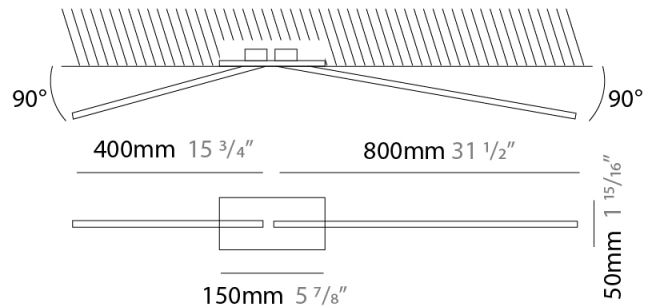

SPILLO 2 ROD RECESSED

D46031- -

base number   Color   Finish
Temperature   Options

1. To build a product code in our configurator select the specify button on the base model # product page
2. To build a manual product code on this datasheet choose from the options listed below in blue font and add the suffix to the base model #

GENERAL

Series: Spillo
Subseries: Spillo 2 Rod
Brand: Icone
Division: Design
Mounting Type: Recessed
Mounting Location: Ceiling
Subcategory: Ambient

PHYSICAL

Shape: Rectangle
Length (mm): 50
Length (in): 1 ¹⁵/₁₆
Width (mm): 1200
Width (in): 47 ¹/₄
Height (mm): 800
Height (in): 31 ¹/₂
Light Distribution: Adjustable
Fixture Finish: WHI / BLK / CHR / BGD
Fixture Material: Brass

ELECTRICAL

Lamp Type: LED
Total Output Wattage (W): 15.36
Dimming: 0-10V Dimming
Driver Included: No
Driver Location: Remote
Driver Type: Constant Voltage - 120Vac
Driver Class: Class 2
Input Voltage (V): 120 - 277
Output Voltage (V): 12
Upon Request: (Not included, see components) 0-10Vdc dimming / 277Vac

LED

Color Temperature (°K): 2700 / 3000
Nominal Lumen (lm): 1320
CRI: >90 CRI
Lamp Life (hrs): 50000

OPTICAL

Adjustability: Tilt 90°

RATINGS AND CERTIFICATIONS

Certified By: Certified for North American Standards
IP rating: IP20

PROJECT _____
TYPE _____
SPECIFIER _____
QUANTITY _____
DATE _____